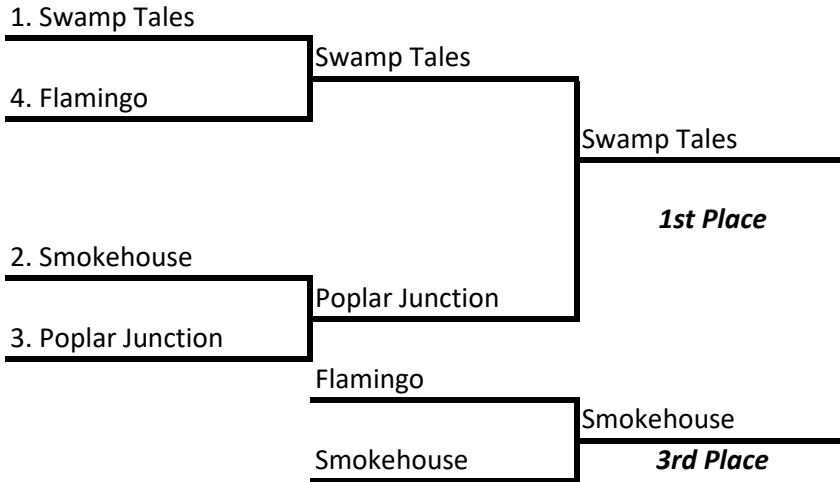

MADISON COUNTY DIVISION PLAYOFFS

Seed in ( )! Highest seed is HOME team. [Seed 1 vs. Seed 5 = Seed 1 at Home]

Regular Session scoring format, highest score wins and advances!

Home team call or text scores in to Danny 910-0358

12/26/2017

1/2/2018

DIVISION A